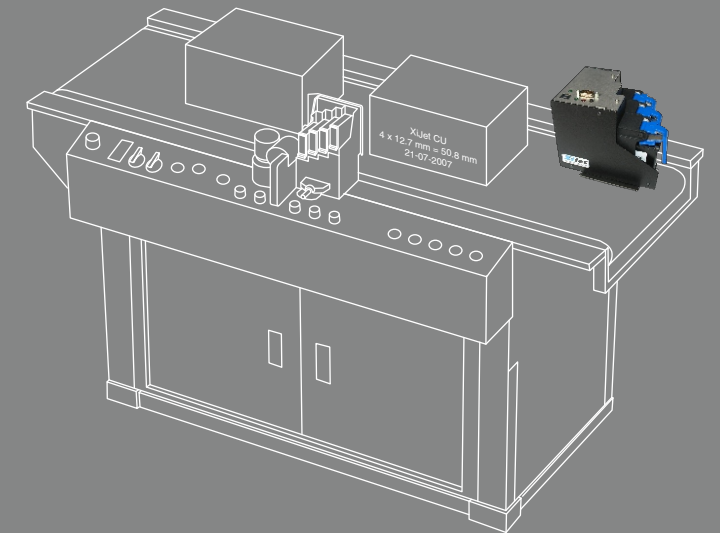

PACKAGING LINE