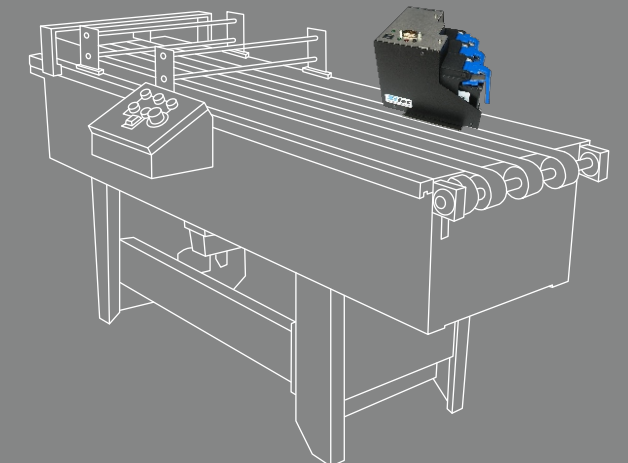

VACUUM BASE