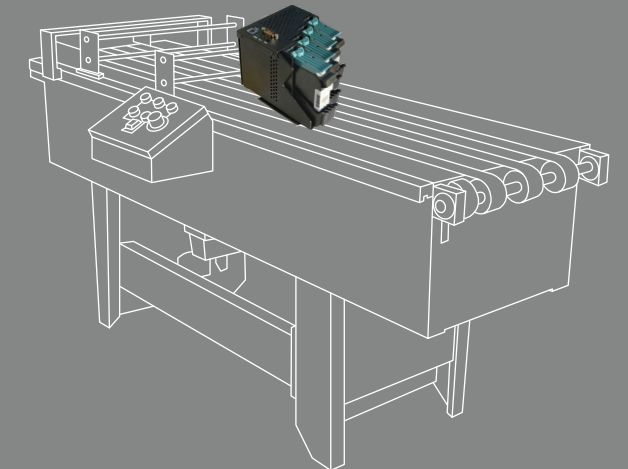

VACUUM BASE