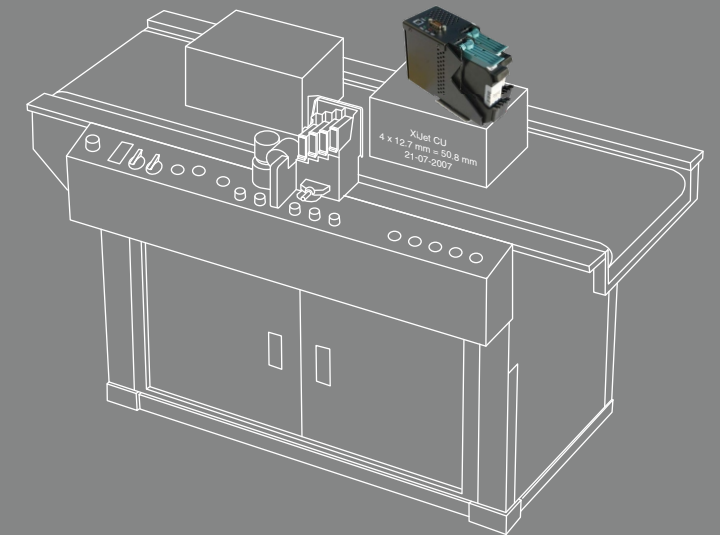

PACKAGING LINE