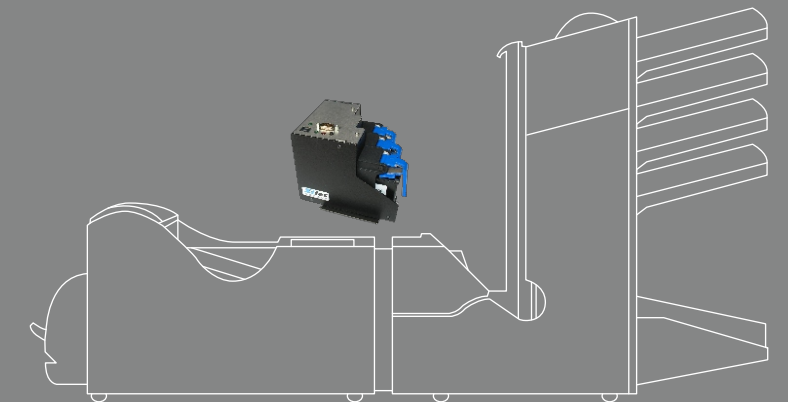

- Up to 80,000 postcards/addresses an hour
- Up to 600 DPI printing quality
- PC interface and software
- Low cost "plug-in" solution

Powered by XiJet
with

POSTMARK

PACKAGING LINE

VACUUM BASE

INSERTER