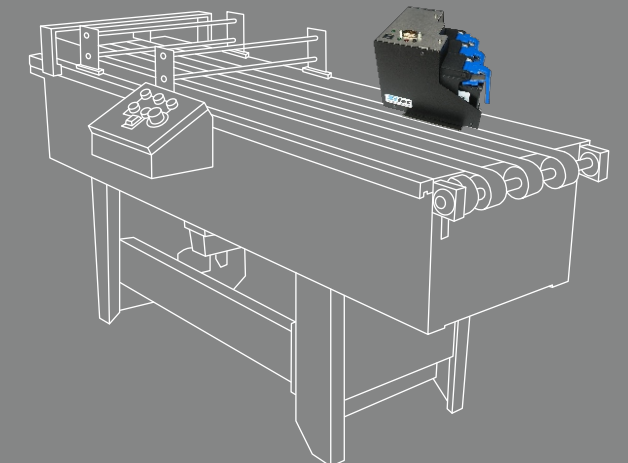

- Up to 80,000 postcards/addresses an hour
- Up to 600 DPI printing quality
- PC interface and software
- Low cost "plug-in" solution

Powered by XiJet
with

POSTMARK

PACKAGING LINE

VACUUM BASE

INSERTER