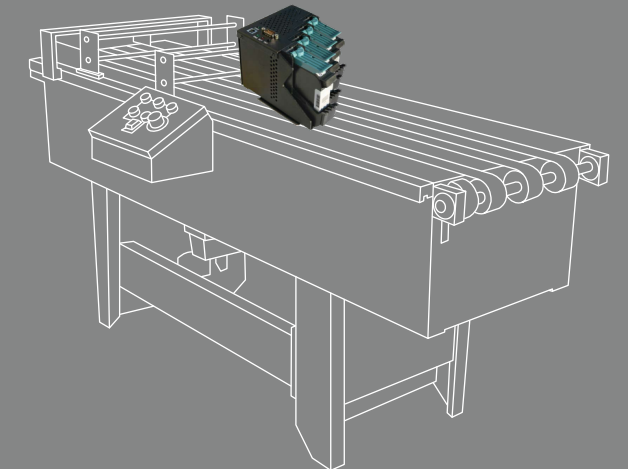

VACUUM BASE