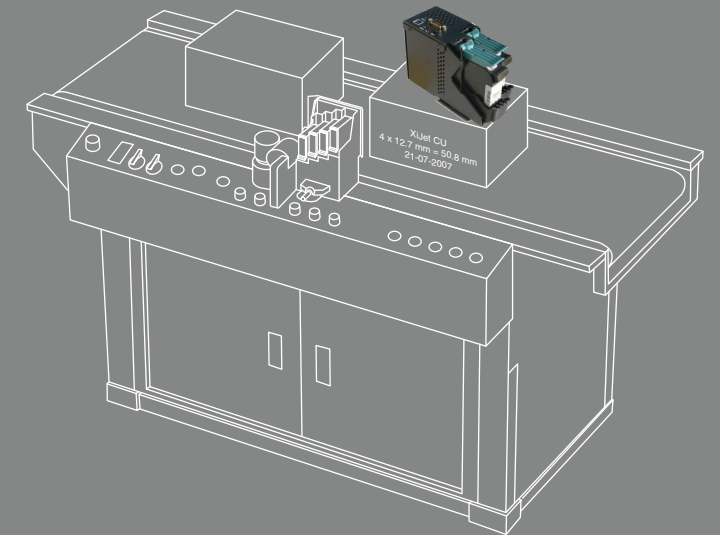

PACKAGING LINE